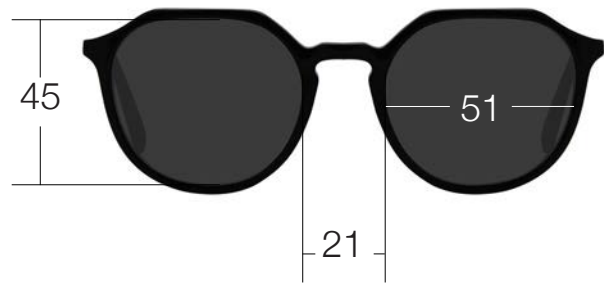

SF2006PZ

51 □ 21 / 145

H: 45

ACETATE

UNISEX

POLARIZED

C01
Black