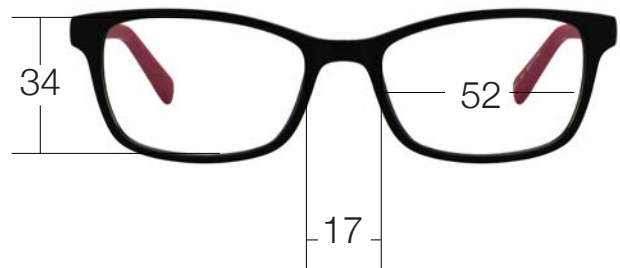

FGF01

52 □ 17 / 140

H: 34

MOLDED BIO-BASED
WOMAN

Powers : 0.00; +1.50; +2.00; +2.50; +3.00

Blue Block

C01
Black / Pink