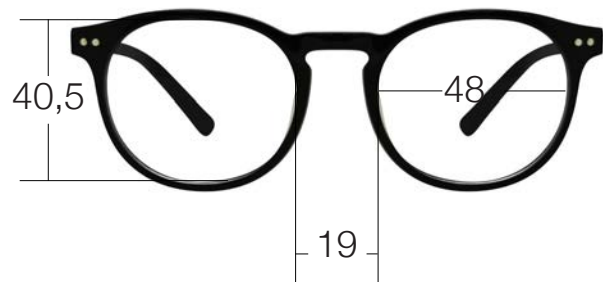

C3
Brown

FG2202

48 □ 19/145

H: 40,5

BIO ACETATE

UNISEX

C1
Black

C2
Crystal