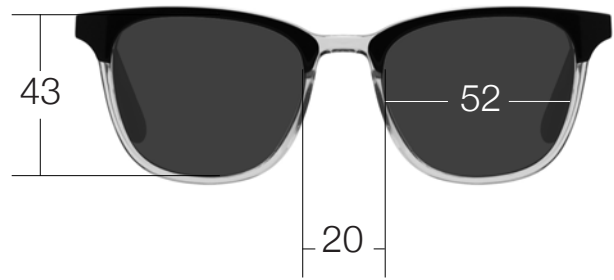

SF2009PZ

52 □ 20/145

H: 43

MOLDED

UNISEX

POLARIZED

C01
Black