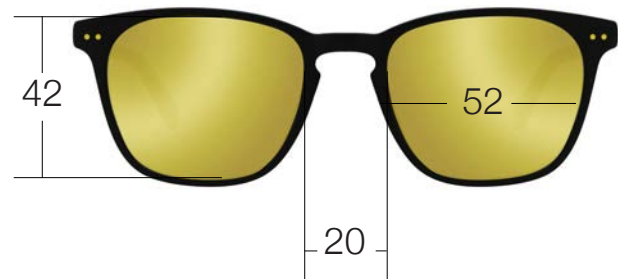

GREEN[®]
Forever

SUNGLASSES COLLECTION

MOLDED BIO-BASED

FGM01

52 □ 20 / 145

H: 42

MOLDED BIO-BASED
UNISEX

C01