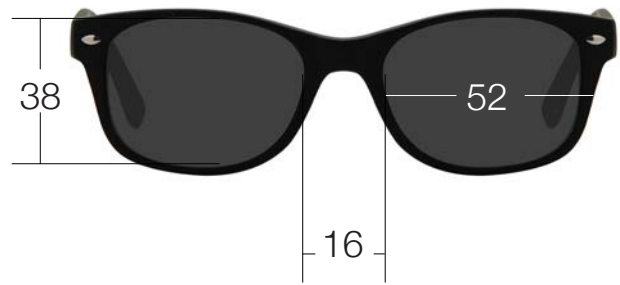

UNISEX

C01
Black

C02
Gold

SF2013

52 □ 16/140

H: 38

MOLDED

UNISEX