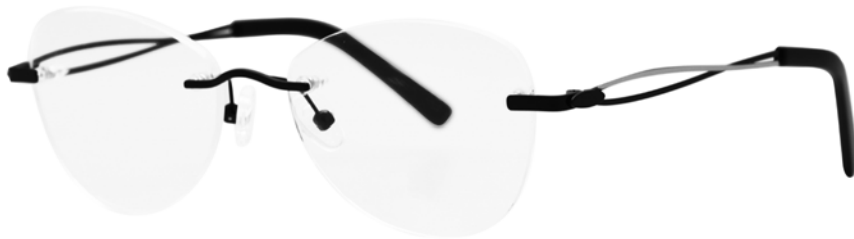

FL1902

53 □ 17/140

H: 42

METAL

WOMAN

C01

Black / Silver