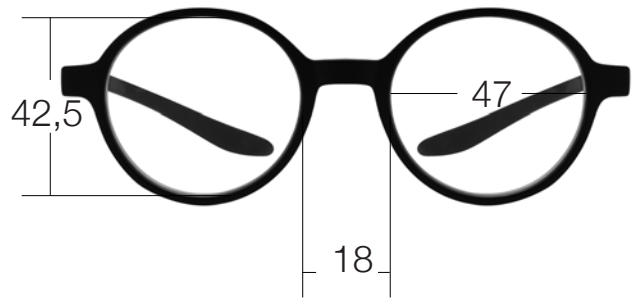

OFLB04

47 □ 19/160

H: 42,5

MOLDED

UNISEX

Powers : 0.00; +1.50; +2.00; +2.50; +3.00

C01
Black