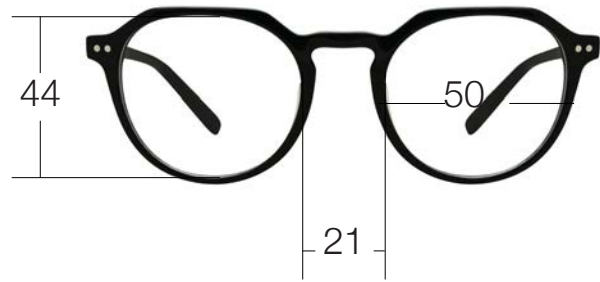

Man, woman and unisex optical collection made of **BIO-BASED acetate**
with a vintage and timeless character.

FG2201

50 □ 21 / 145

H: 44

BIO ACETATE

UNISEX

C1
Black

C2
Green / Tortoise