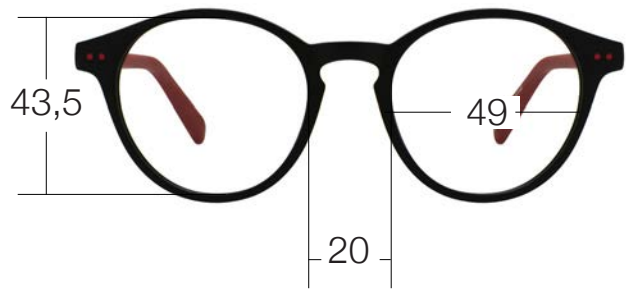

49 □ 20/140

H: 43,5

MOLDED BIO-BASED

UNISEX

Powers : 0.00; +1.50; +2.00; +2.50; +3.00

Blue Block

C01

Black / Red