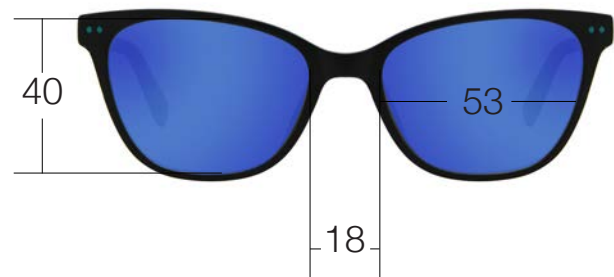

FGF02

53 □ 18 / 140

H: 40

MOLDED BIO-BASED
WOMAN