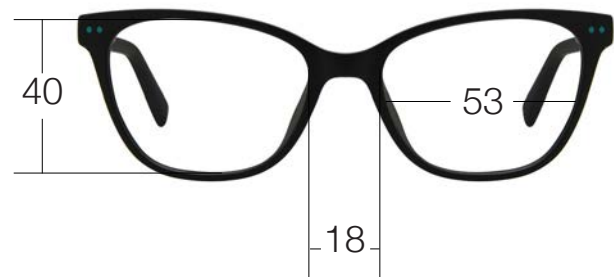

FGF02

53 □ 18/140

H: 40

MOLDED BIO-BASED
WOMAN

Powers : 0.00; +1.50; +2.00; +2.50; +3.00

Blue Block

C01
Black