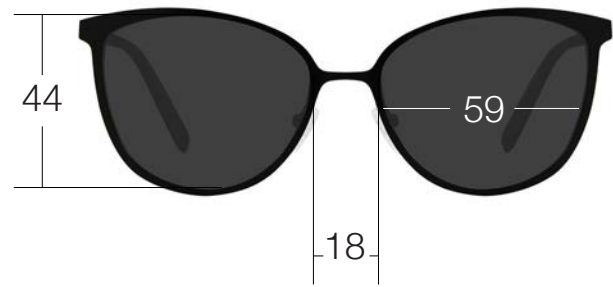

SF1802

59 □ 18 / 135

H: 44

METAL

WOMAN

C01 PZ

Black

POLARIZED