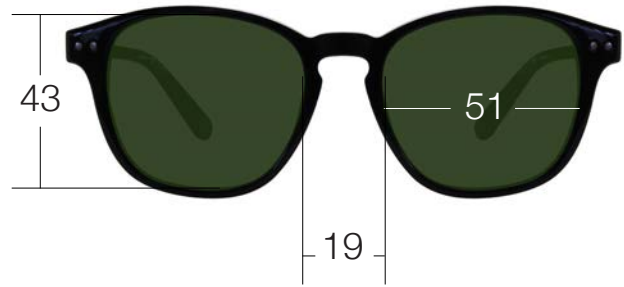

H: 43

MOLDED
UNISEX

C01
Black

C02
Tortoise

C01PZ
Black

POLARIZED

C02PZ
Tortoise

POLARIZED