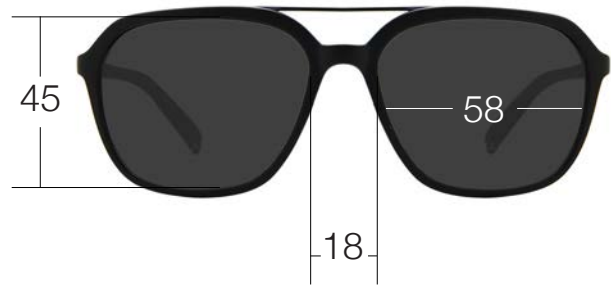

SF1810

58 □ 18 / 140

H: 45

MOLDED

UNISEX

C01
Black