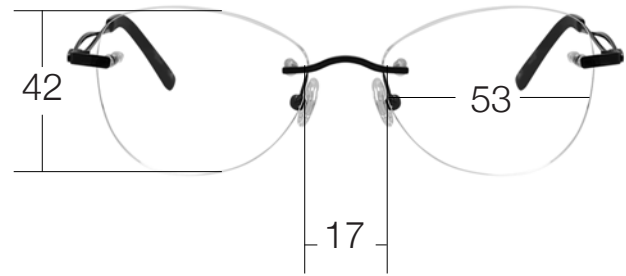

FL1902

53 □ 17/140

H: 42

METAL

WOMAN

C01

Black / Silver