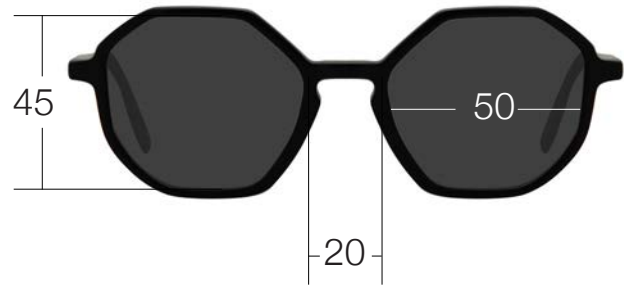

SF2004PZ

50 □ 20 / 145

H: 45

ACETATE

MAN

POLARIZED

C01
Black