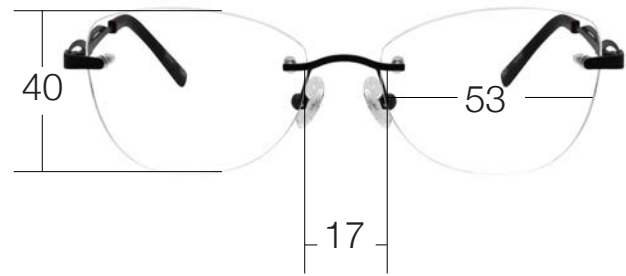

For people that needs a minimalist accessory with an essential style.

FL1901

53 □ 17 / 140

H: 40

METAL

WOMAN

C01

Black / Fucsia