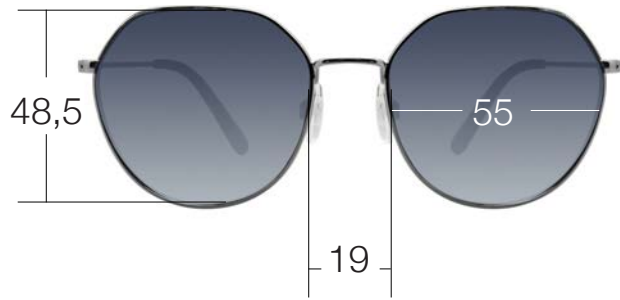

SF2030

55 □ 19/146

H: 48,5

METAL

UNISEX

C01
Silver