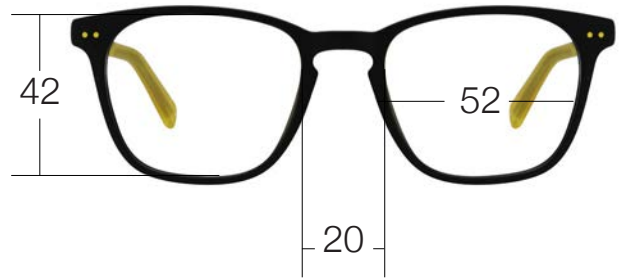

FGM01

52 □ 20/145

H: 42

MOLDED BIO-BASED

UNISEX

Powers : 0.00; +1.50; +2.00; +2.50; +3.00

Blue Block

C01