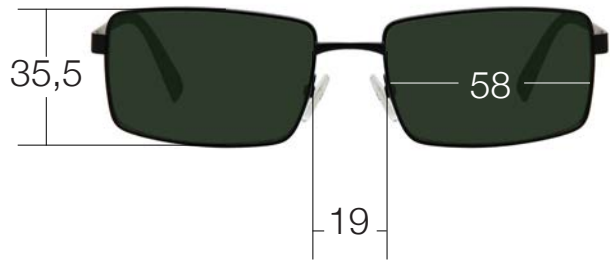

SF1806

58 □ 19/145

H: 35,5

METAL

MAN

C01
Black