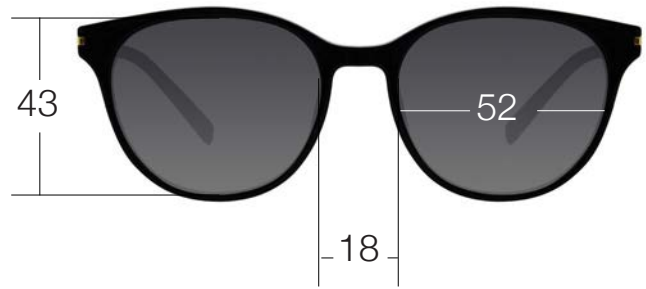

POLARIZED

C02 PZ
Black

POLARIZED

SF2020

52 □ 18/140

H: 43

MOLDED
WOMAN

C01
Black