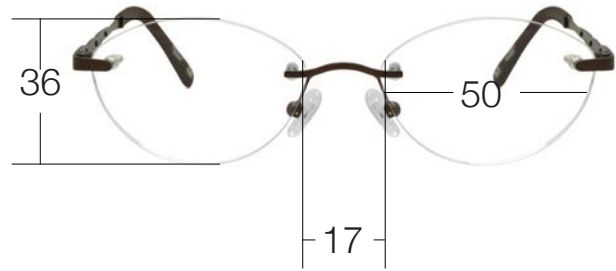

LIGHT
Forever

FL1903

50 □ 17 / 140

H: 36

METAL

WOMAN

C01

Black / Gold